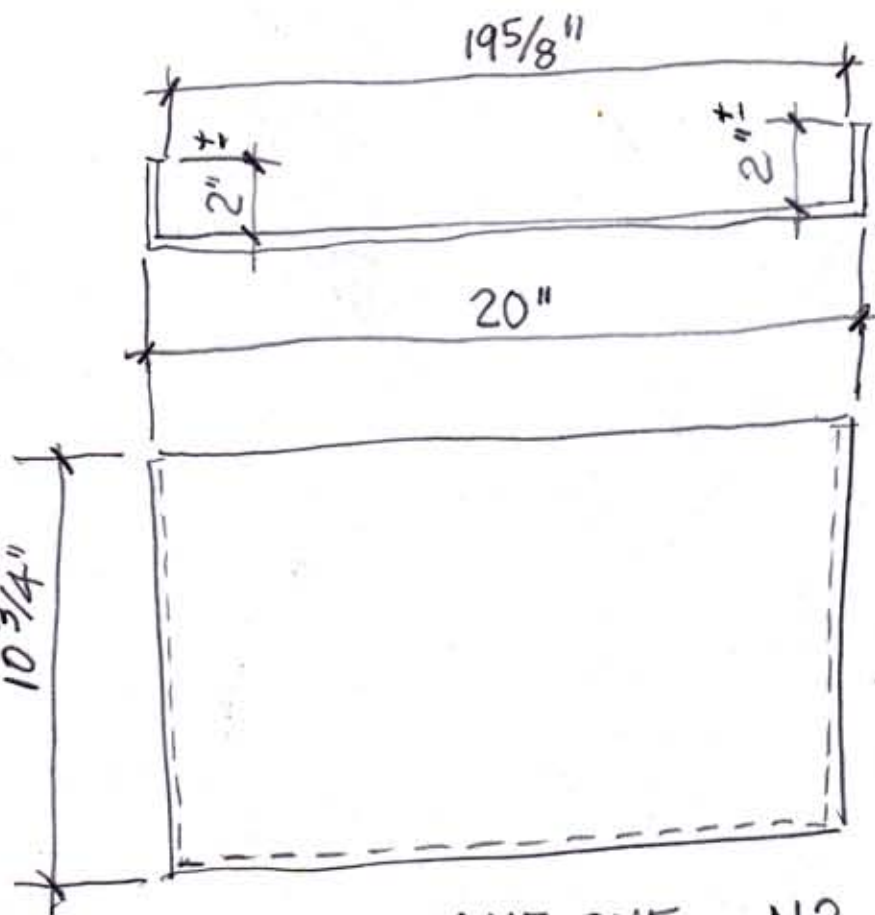

5-Frame NUC "Nucleus" Hive Box, by Re-purposing Political Campaign Signs

MAKE ONE ~ N3

MATERIAL 3/16" THICK TYPICAL
 CUT FROM: 3/16" x 24" x 18" SIGN BOARD

NOTE: You can modify lid by trimming to make a hinged-style cover.