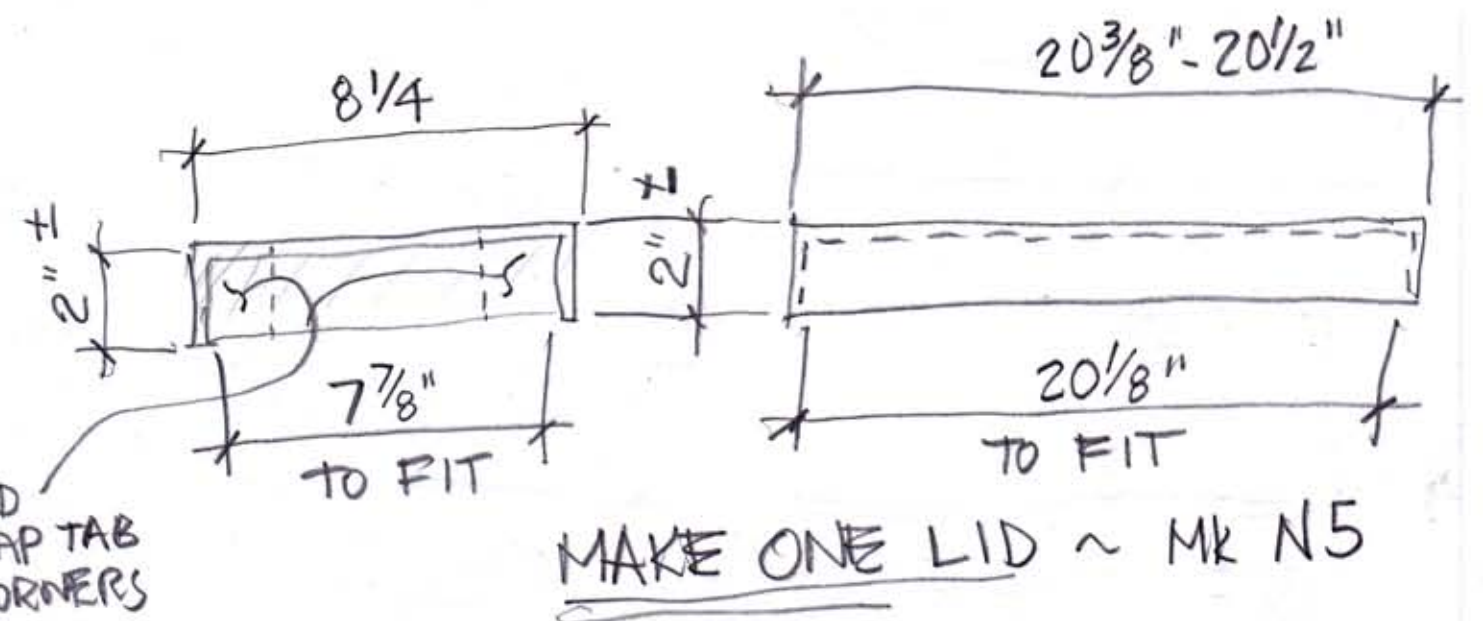

5-Frame NUC "Nucleus" Hive Box, by Re-purposing Political Campaign Signs

MAKE ONE ~ N3

MATERIAL 3/16" THICK TYPICAL
 CUT FROM: 3/16" x 24" x 18" SIGN BOARD

NOTE: You can modify lid by trimming to make a hinged-style cover.