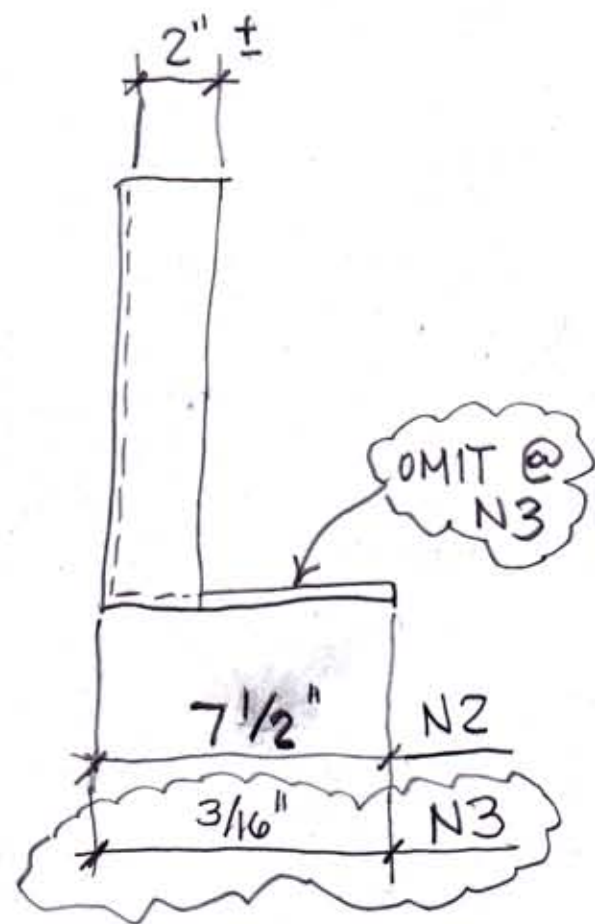

5-Frame NUC "Nucleus" Hive Box, by Re-purposing Political Campaign Signs

MAKE ONE ~ N3

MATERIAL 3/16" THICK TYPICAL
 CUT FROM: 3/16" x 24" x 18" SIGN BOARD

NOTE: You can modify lid by trimming to make a hinged-style cover.