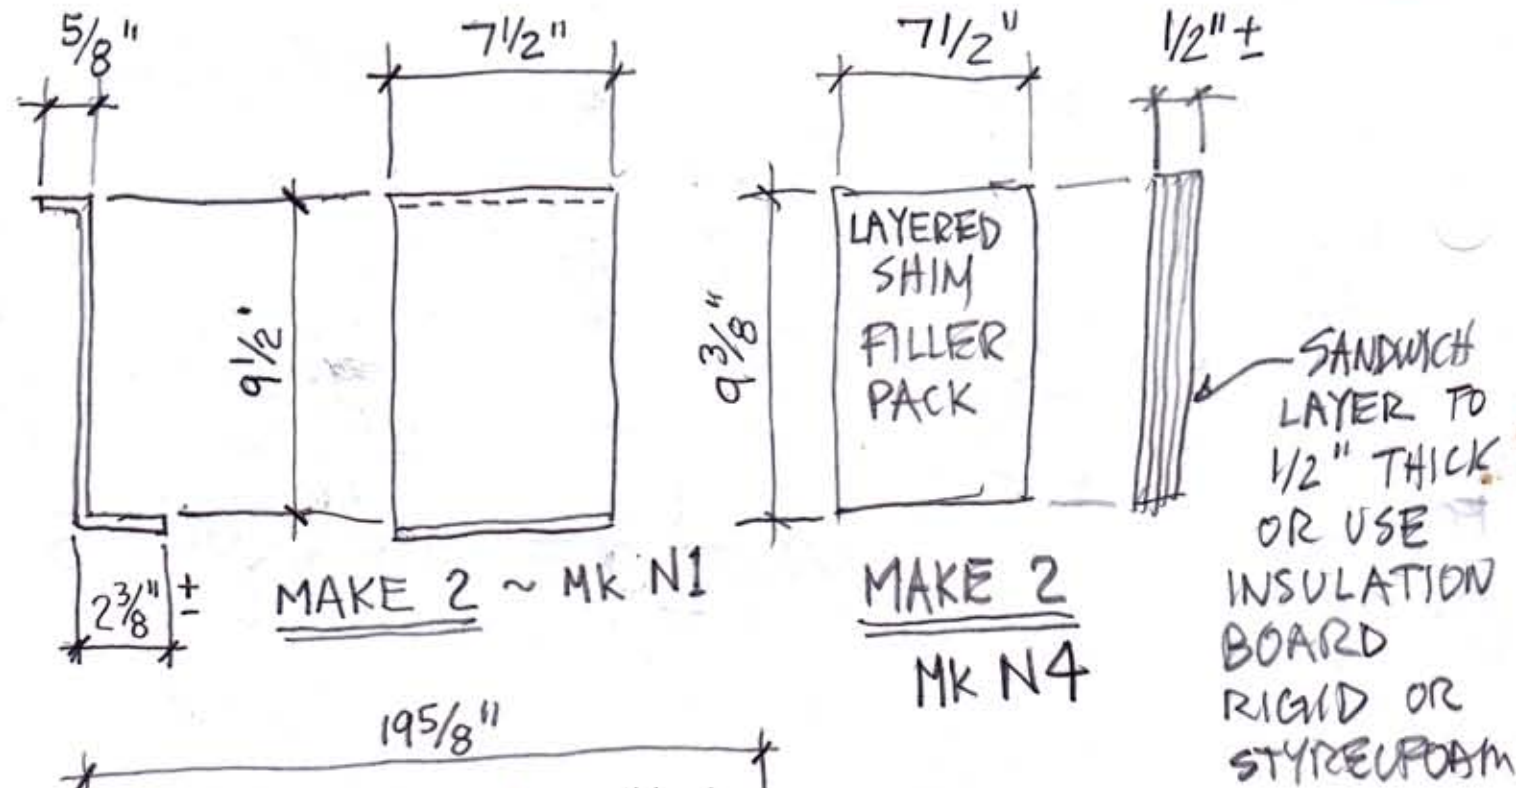

5-Frame NUC "Nucleus" Hive Box, by Re-purposing Political Campaign Signs

MAKE ONE ~ N3

MATERIAL 3/16" THICK TYPICAL
 CUT FROM: 3/16" x 24" x 18" SIGN BOARD

NOTE: You can modify lid by trimming to make a hinged-style cover.